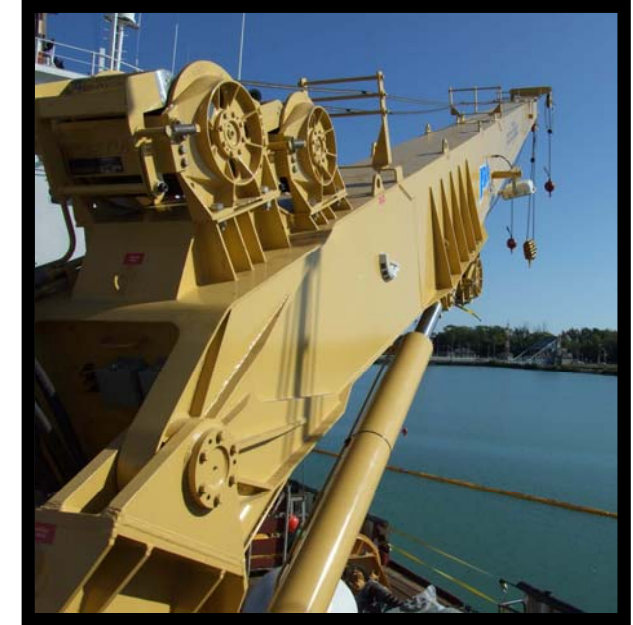

AR-16520 M MARINE CRANE - CCGS GRIFFON

These pictures and designs are the exclusive intellectual property of ARVA Industries Inc. They are not to be reproduced or used in any manner or fashion including, but not limited to, print, electronic, and/or photographically without the expressed written consent of ARVA Industries Inc.