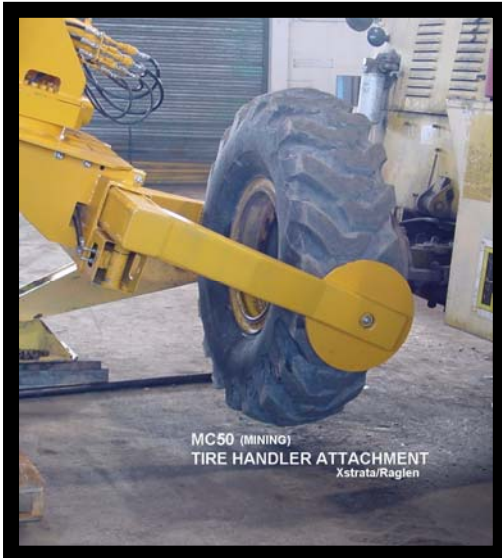

AR626-6-32
GRAPPLE
TTC

AR626-50R
CLAMSHELL
BUCKET
TTC

MC50 (MINING)
TIRE HANDLER ATTACHMENT
Xstrata/Raglen

MC50 (MINING)
FAN HANDLER ATTACHMENT
Vale Inco
Xstrata

MC50 (MINING)
PIPE HANDLER
ATTACHMENT
Vale Inco
Xstrata