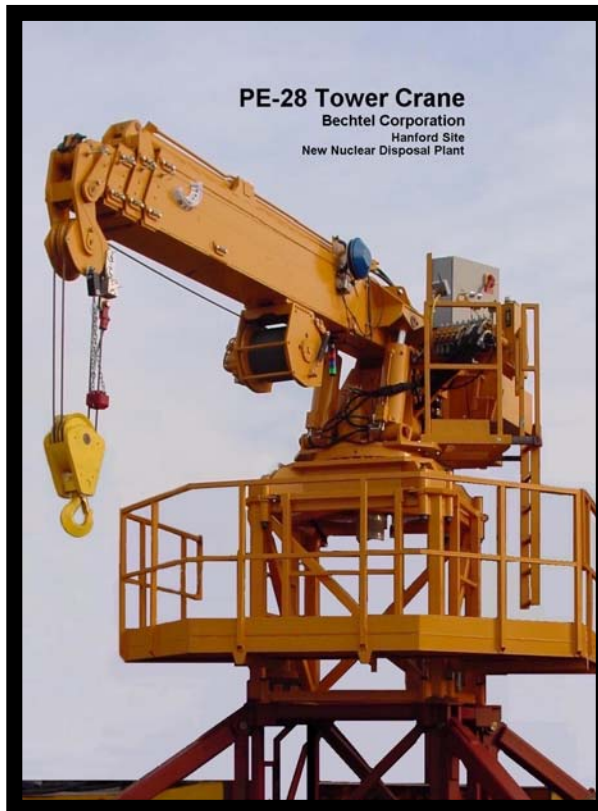

HE3013 Tower Lifter
(Live Line)
Pacific Gas & Electric

AR60PH Roof Panel Installer
Mccourt / Obayashi
Boston Big Dig

PE-28 Tower Crane
Bechtel Corporation
Hanford Site
New Nuclear Disposal Plant

AR1740R Work Platform
Mccourt / Obayashi
Boston Big Dig